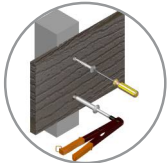

FIXING & INSTALLATION GUIDE

## Do's

CUT WITH SAW ONLY

DRILL PILOT HOLE 04 MM MORE THAN FASTENERS

SCREW OR RIVET ONLY

USE 2 FASTENERS ON WIDTH

ALLOW 5 MM SPACING FOR EXPANSION