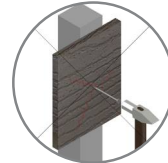

## Do's

CUT WITH SAW ONLY

DRILL PILOT HOLE 04 MM MORE THAN FASTENERS

SCREW OR RIVET ONLY

USE 2 FASTENERS ON WIDTH

ALLOW 5 MM SPACING FOR EXPANSION

## Don'ts

DO NOT CHISEL

DO NOT NAIL

REFER MAX SPAN CHART BELOW FOR SUPPORT SPANS

Maxi - 500 mm  
Ultra - 500 mm

Mini - 500 mm  
Hollow - 600 mm

*Disclaimer: Please ensure your Versa products are installed as recommended. Warranty is not applicable for non-compliance to or deviations from installation specifications.*