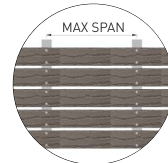

## Do's

CUT WITH SAW ONLY

DRILL PILOT HOLE 04 MM MORE THAN FASTENERS

SCREW OR RIVET ONLY

USE 2 FASTENERS ON WIDTH

ALLOW 5 MM SPACING FOR EXPANSION

## Don'ts

DO NOT CHISEL

DO NOT NAIL

REFER MAX SPAN CHART BELOW FOR SUPPORT SPANS

Maxi - 500 mm  
Ultra - 500 mm

Mini - 500 mm  
Hollow - 600 mm

*Disclaimer: Please ensure your Versa products are installed as recommended. Warranty is not applicable for non-compliance to or deviations from installation specifications.*