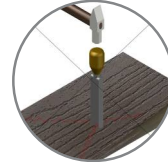

## Do's

CUT WITH SAW ONLY

DRILL PILOT HOLE 04 MM MORE THAN FASTENERS

SCREW OR RIVET ONLY

USE 2 FASTENERS ON WIDTH

ALLOW 5 MM SPACING FOR EXPANSION

## Don'ts

DO NOT CHISEL

DO NOT NAIL

REFER MAX SPAN CHART BELOW FOR SUPPORT SPANS

Maxi - 500 mm  
Ultra - 500 mm

Mini - 500 mm  
Hollow - 600 mm

*Disclaimer: Please ensure your Versa products are installed as recommended. Warranty is not applicable for non-compliance to or deviations from installation specifications.*